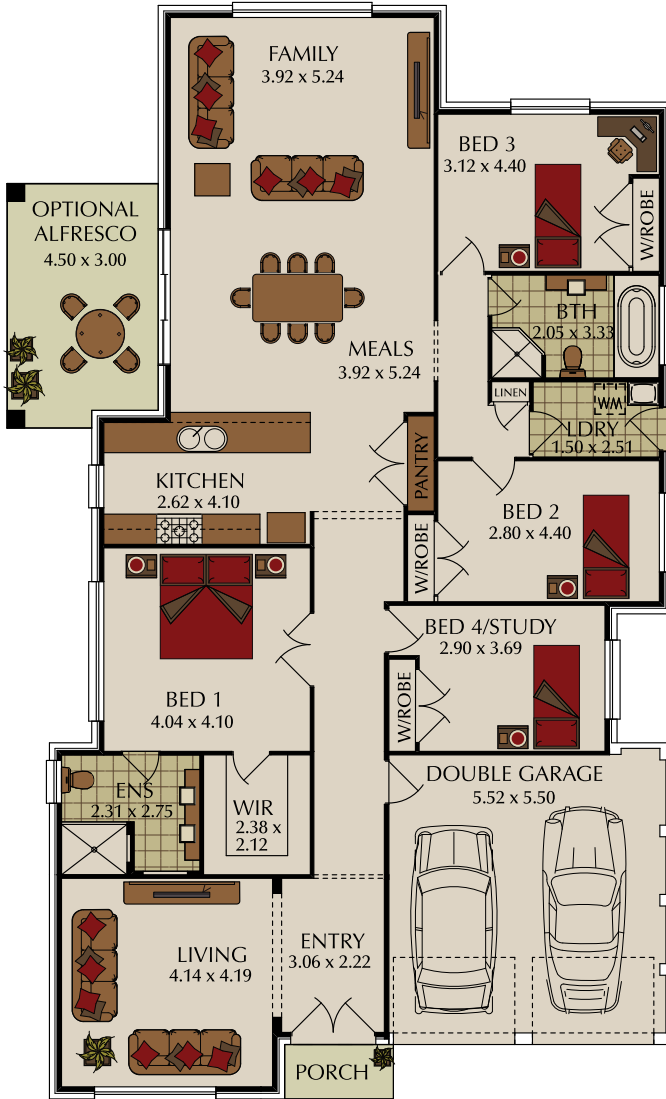

VILLA PARISI 24 MKI

double garage

suits 14.5m wide blocks

total area – 227.89sqm & 229sqm

overall width – 12.35m

length – 21.71m

optional alfresco – 14.08sqm

NUOVO