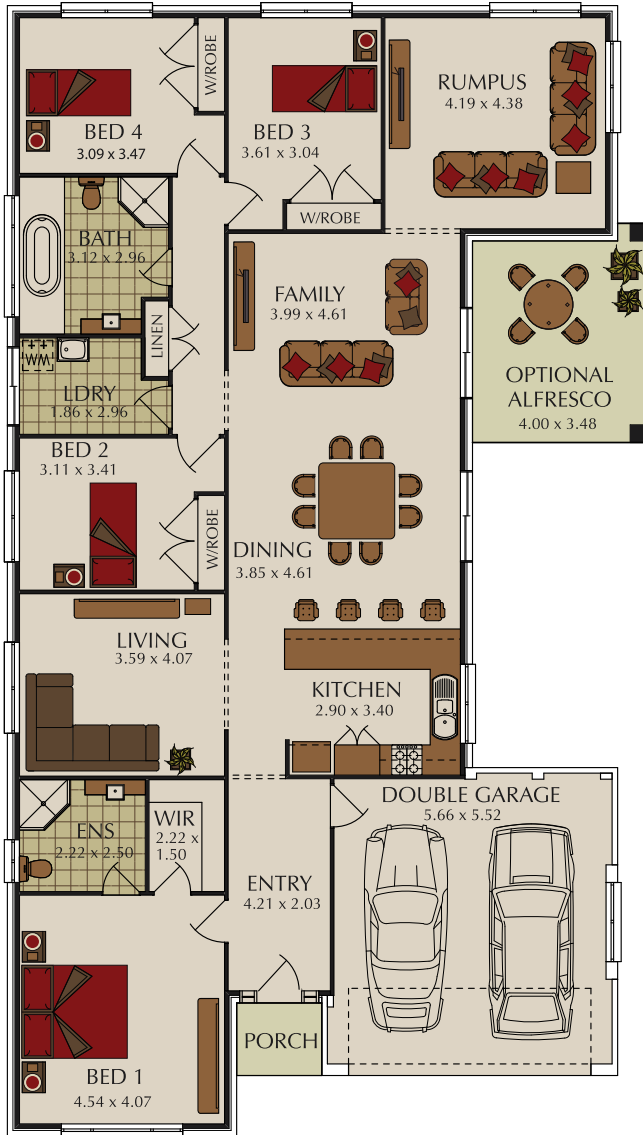

# PAREECE 25 MKII

double garage

suits 14.3m wide blocks

total area – 234.06sqm & 232.44sqm

overall width – 12.11m

length – 22.43m

optional alfresco – 14.13sqm

NUOVO