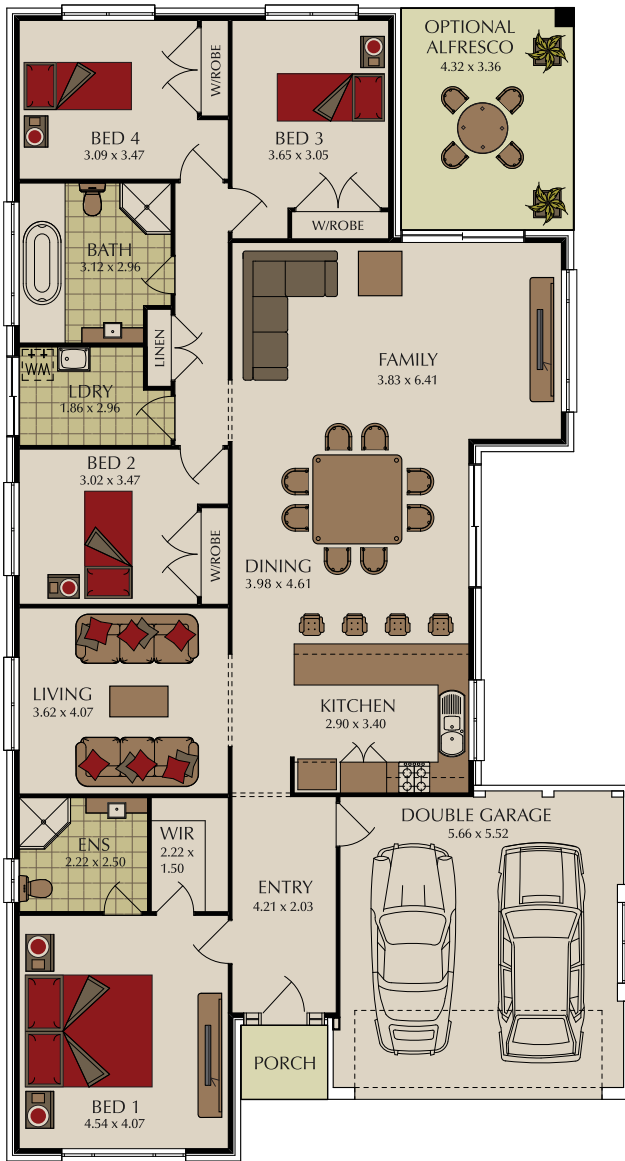

PAREECE 24 MKII

double garage

suits 14.3m wide blocks

total area – 220.01sqm & 221.63sqm

overall width – 12.11m

length – 22.43m

optional alfresco – 14.51sqm

NUOVO