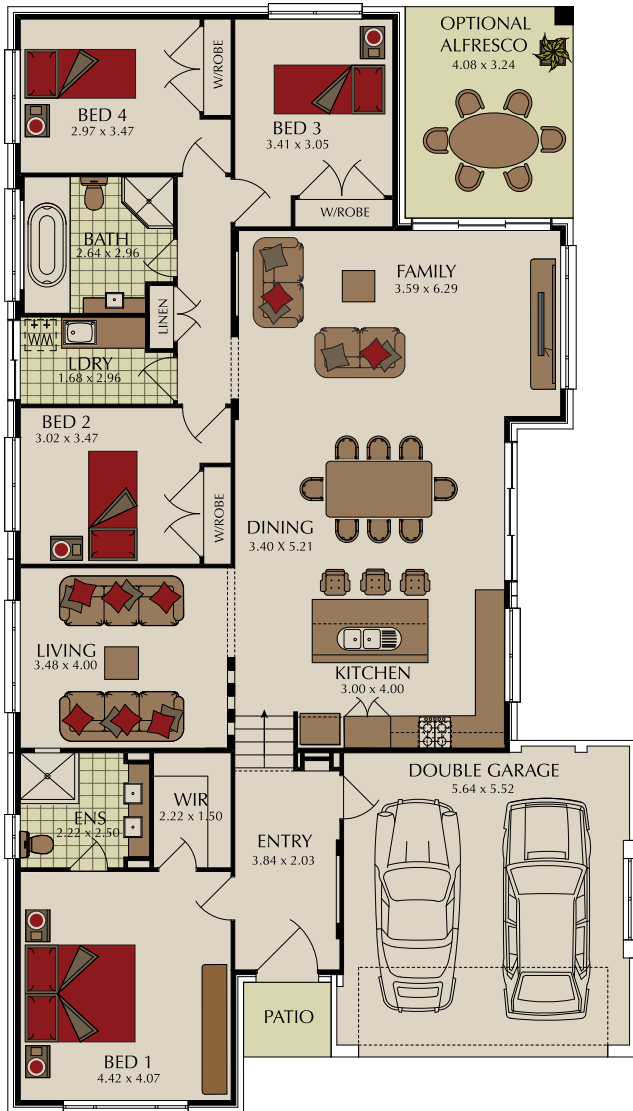

PAREECE 23

(split level design)

suits **14.5m** wide blocks

total area – **213.64sqm**

overall width – **12.11m**

length – **21.35m**

optional alfresco – **13.21sqm**

NUOVO