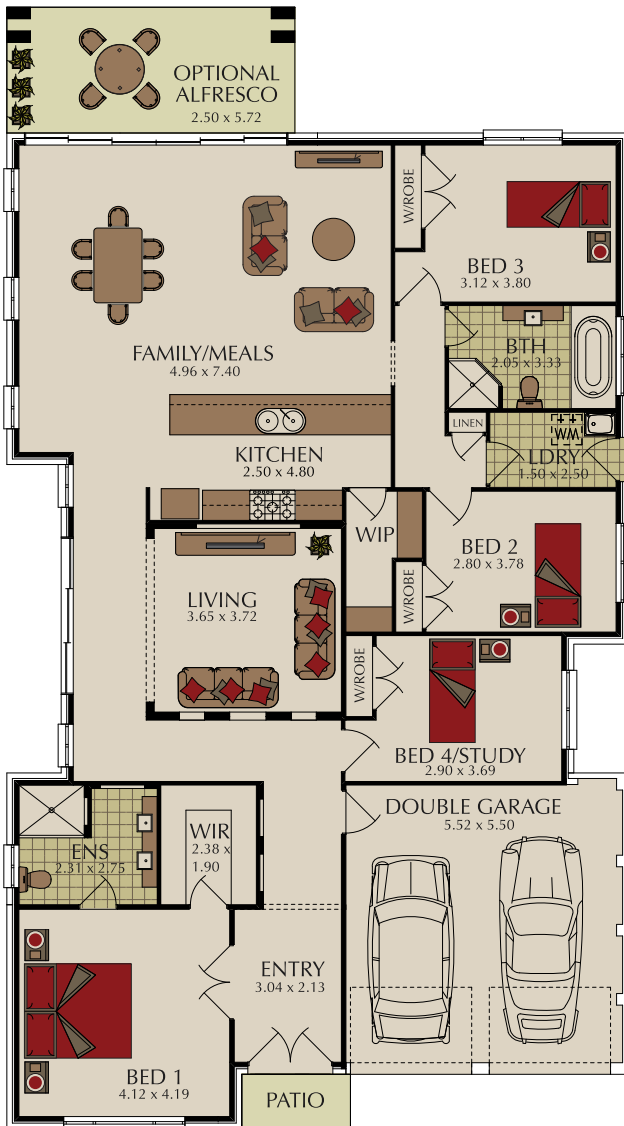

double garage

suits 14.5m wide blocks

total area – 229.05sqm

overall width – 12.35m

length – 19.79m

optional alfresco – 14.31sqm

NUOVO

VOGUE