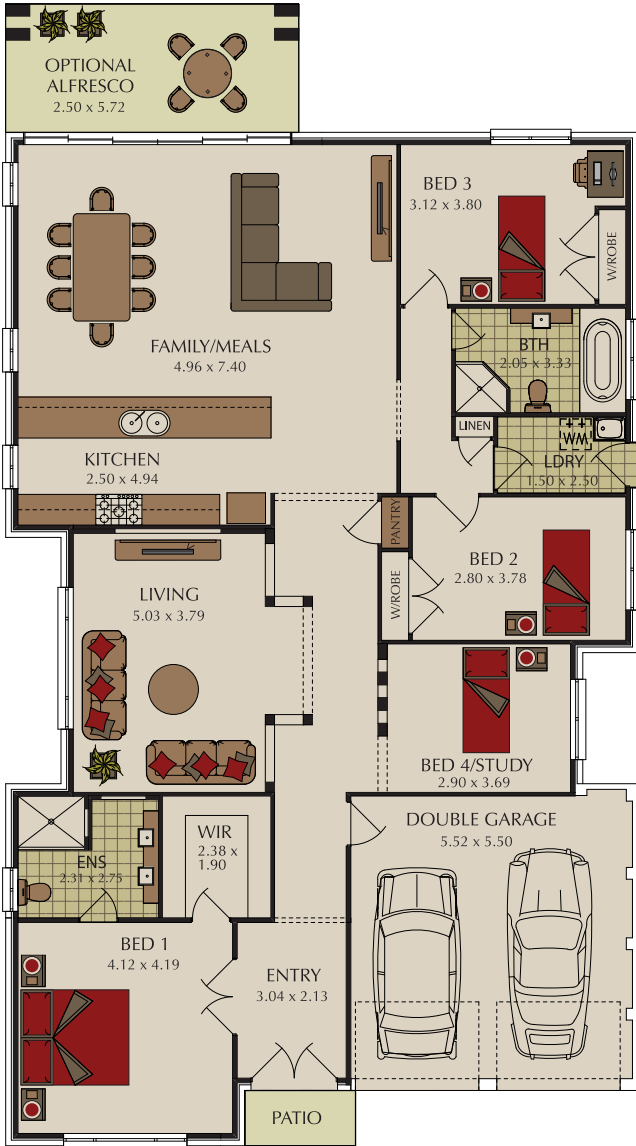

suits 14.5m wide blocks
total area – 230.47sqm
overall width – 12.35m
length – 19.79m
optional alfresco – 14.31sqm

NUOVO

VOGUE

ELITE

PRIMO

TEMPO

REGAL

CONTEMPORARY

CLASSIQUE