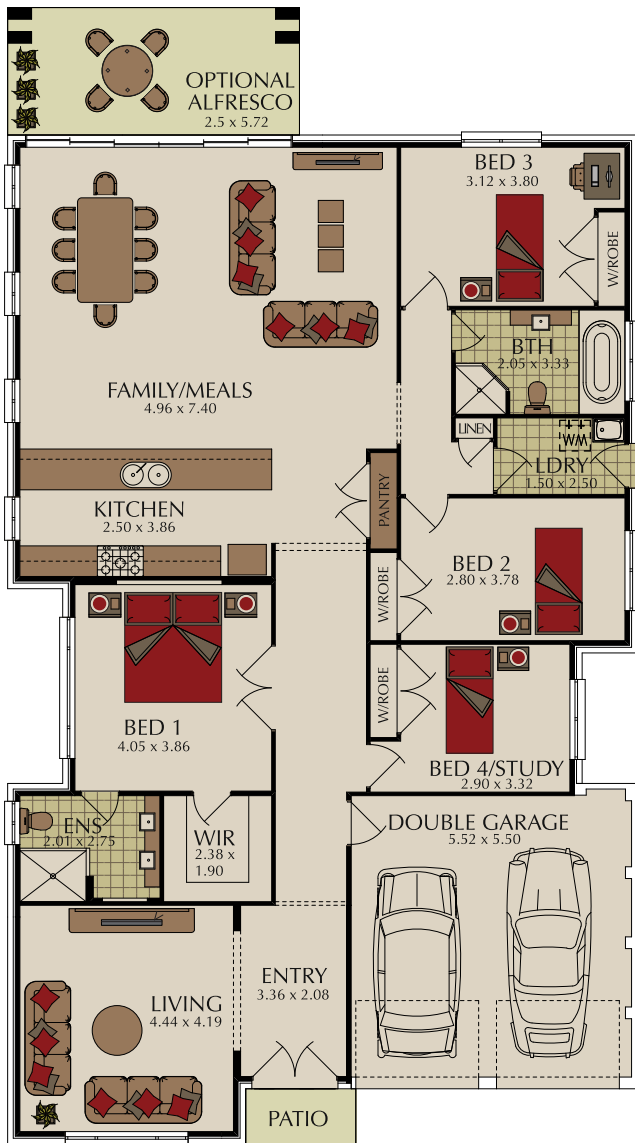

MONTERAY 25 MKI

suits 14.5m wide blocks

total area – 231.54sqm

overall width – 12.35m

length – 19.79m

optional alfresco – 14.31sqm

NUOVO

VOGUE