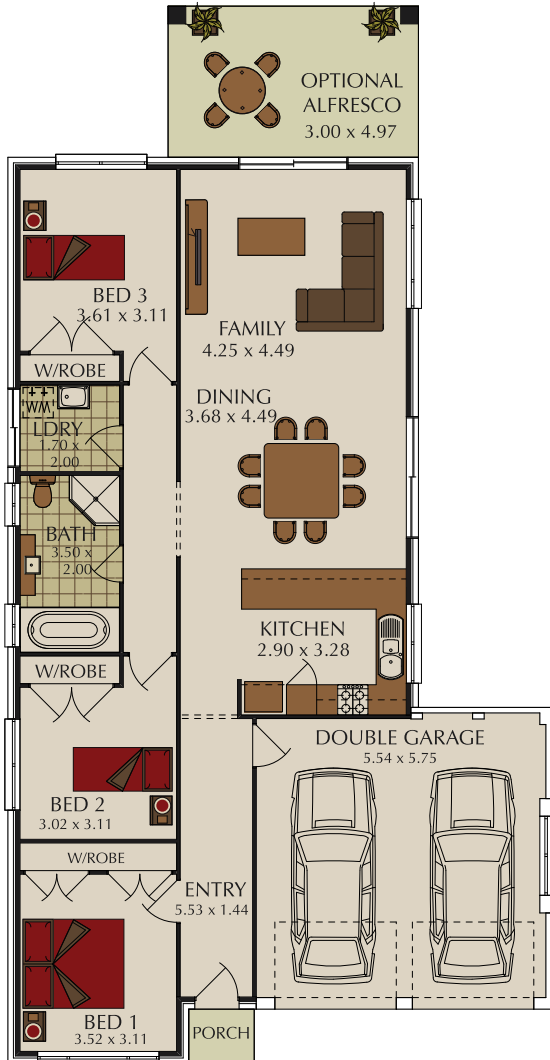

# MANCHESTER 17

double garage

suits 10.3m & 13m wide blocks  
 total area – 138.19sqm & 158.90sqm  
 overall width – 8.15m & 10.79m  
 length – 17.39m & 17.99m  
 optional alfresco – 14.91sqm & 17.10sqm