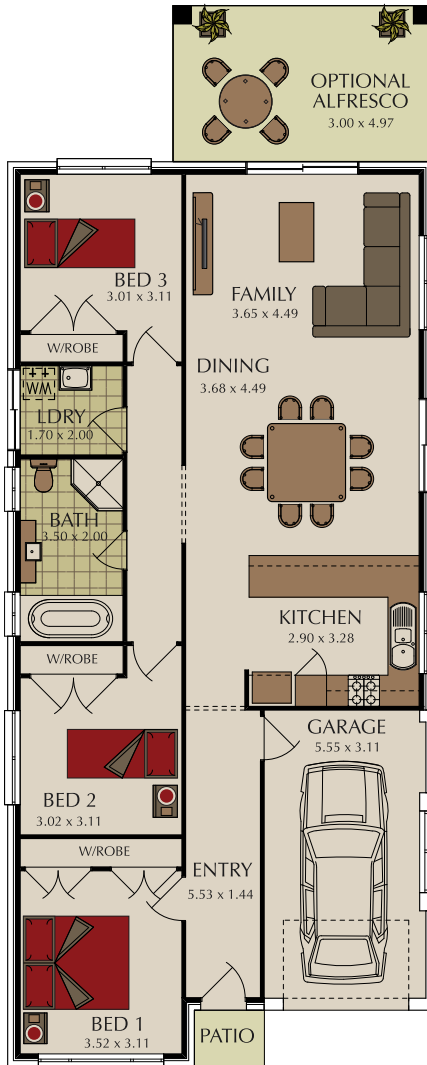

MANCHESTER 15

single garage

suits 10.3m & 13m wide blocks

total area – 138.19sqm & 158.90sqm

overall width – 8.15m & 10.79m

length – 17.39m & 17.99m

optional alfresco – 14.91sqm & 17.10sqm

VOOCUE single