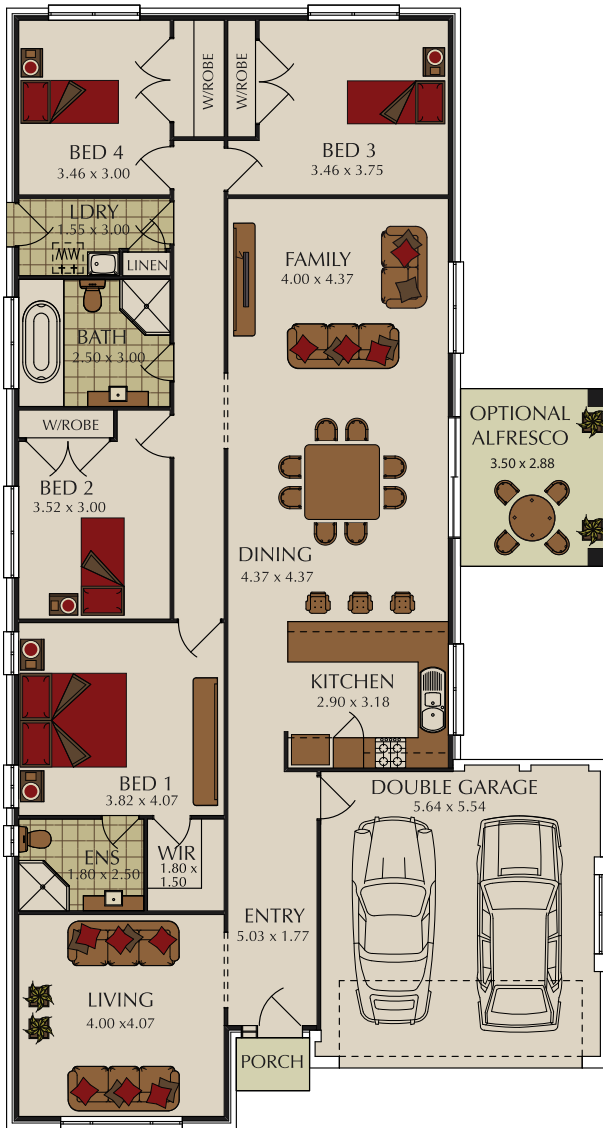

LAUREN GROVE 23

double garage

suits **14m** wide blocks
total area – **212.39sqm**

overall width – **11.87m**

length – **22.19m**

optional alfresco – **10.13sqm**

NUOVO

VOGUE